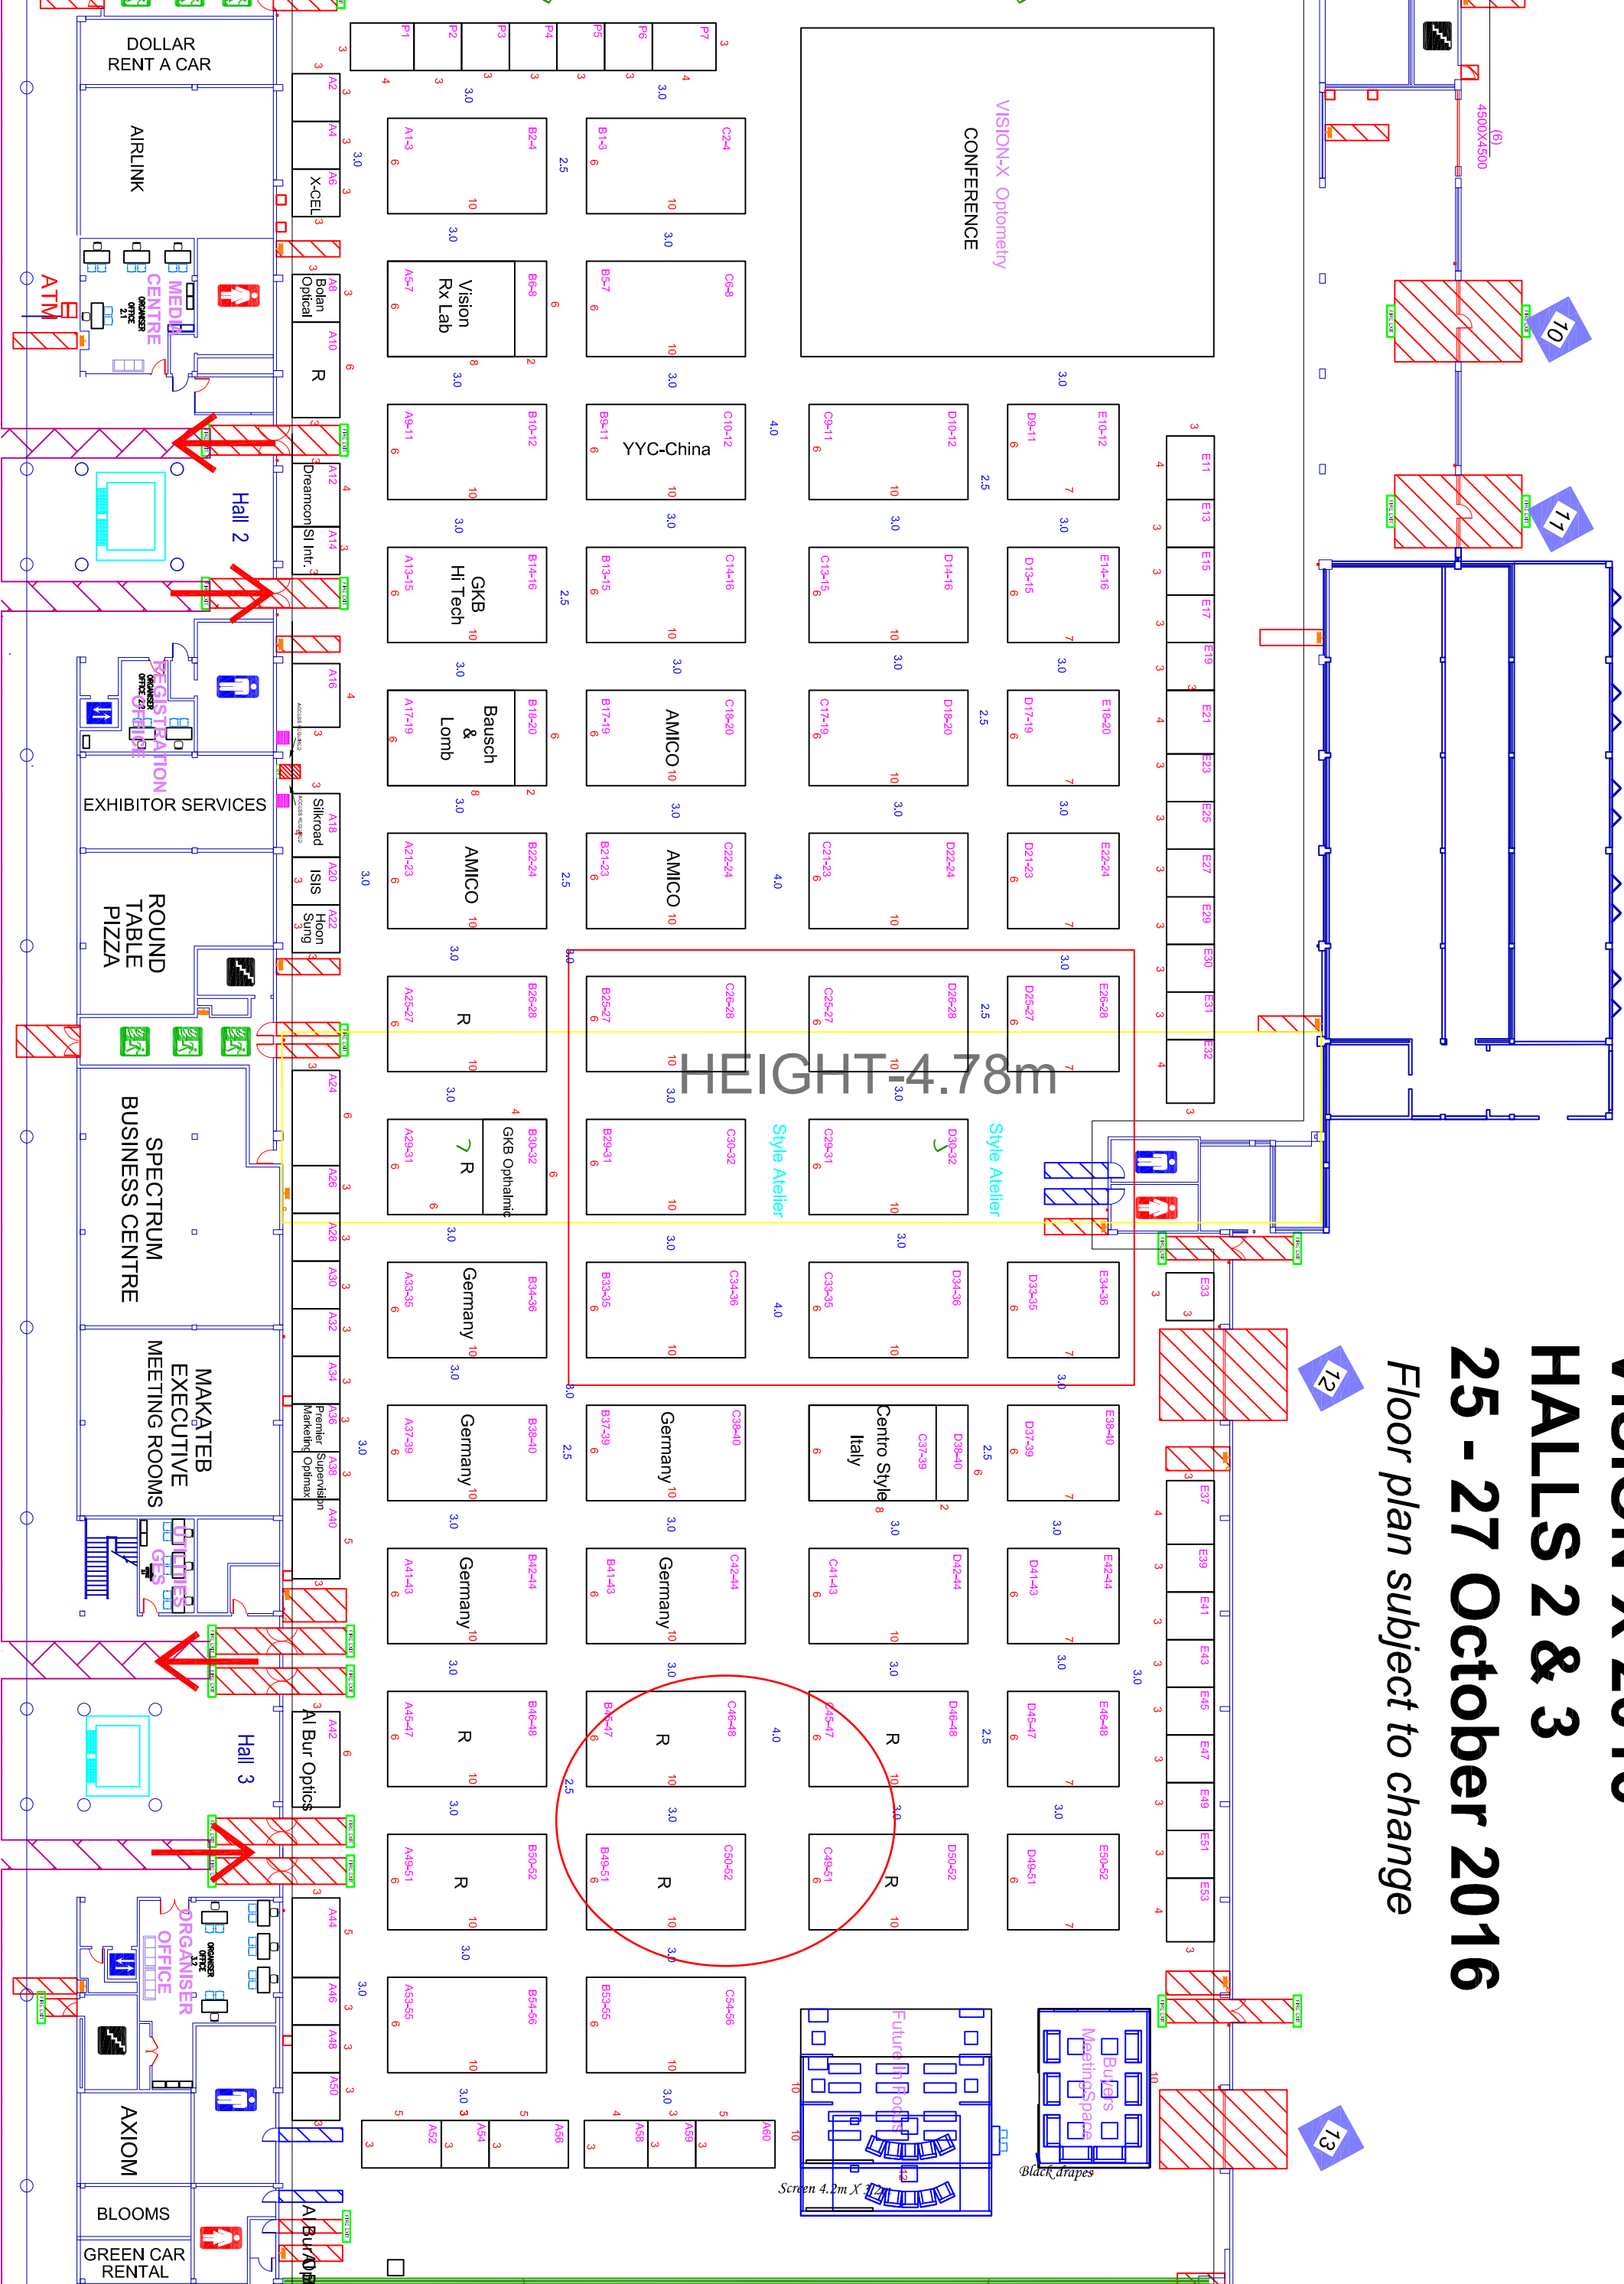

VISION-X 2016 HALLS 2 & 3

25 - 27 October 2016

Floor plan subject to change

HEIGHT-4.78m

10

17

12

13