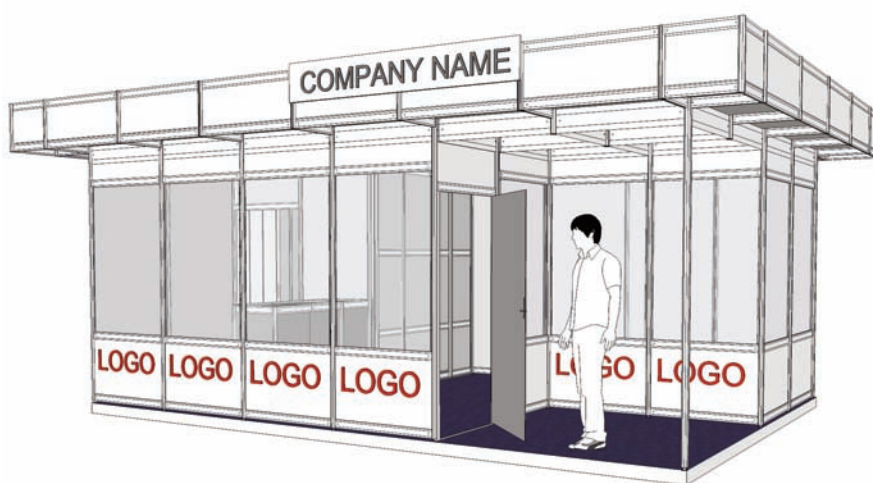

The customized stand is built up based on a commonly agreed structure

The structures available:

- Modular structure
- Stage structure
- Ready built wooden lodge