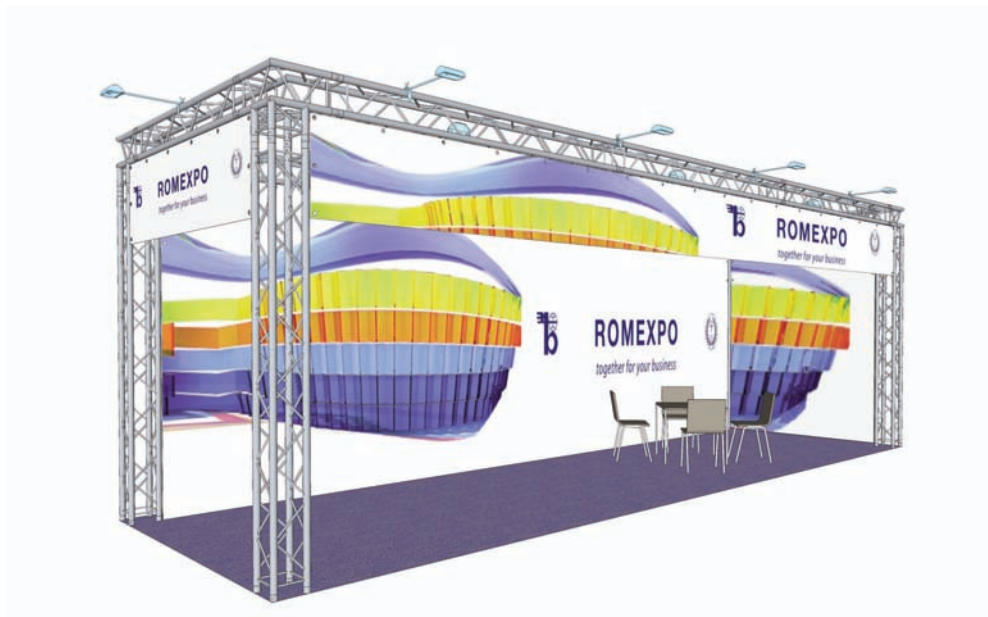

Cod: 03

Stand ADVANTAGE

Customized stand construction that includes:

1. Building system: MSB modular structure
   - Single use carpet
   - Office with folding door
   - Lighting system: reflectors
   - Table with 4 chairs
   - Clothes hanger, trash bin
   - Graphics on the background banner
   - Electrical connection 230V/3kW
2. From 50 Euro/mp
   Area: 30 mp

Cod: 04

Stand TOP