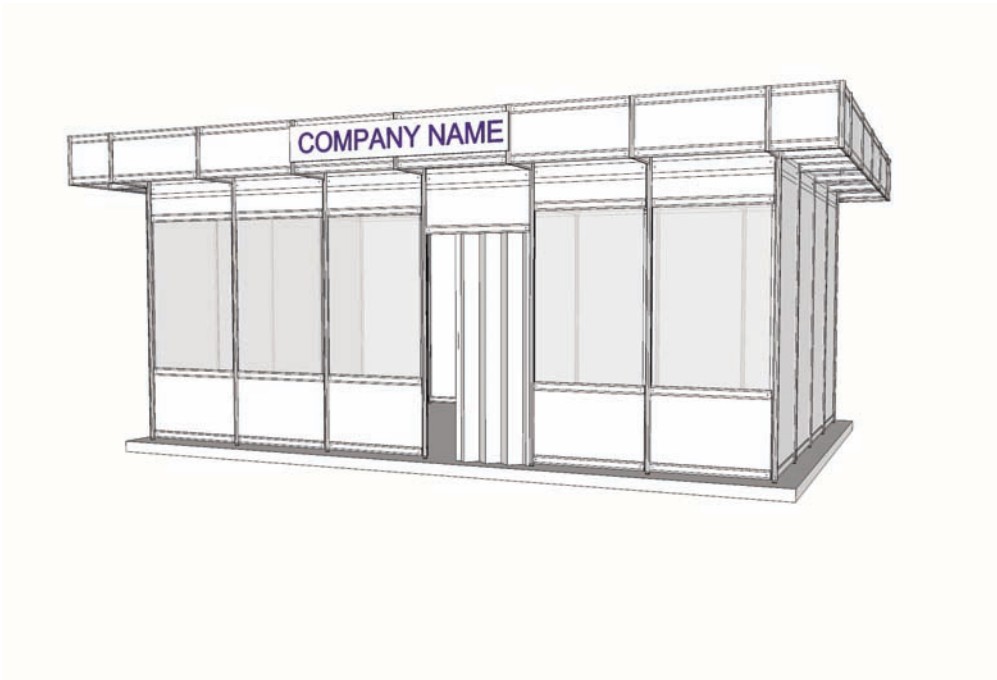

Cod: 01

Indoor Standard Stand

- Walls on the outline (except the opened sides) from panels and modular structure (L panel = 1 m / H panel = 2,5 m / open H = 2,3 m)
- Carpet – one use only
- Fascia board with company name, on the open sides of the stand
- Electrical connection 230V/3kW.
- The stand also includes 1 sqm office (with 1 curtain, 1 panel, 1 clothes hanger).

Cod: 02

Stand EXTRA

Includes:

- Walls on the outline (except the open sides) from panels and modular structure (L panou=1 m / H=3,5 m / H liber =2,3m)
- Single use carpet
- Office with folding door
- Table with 4 chairs
- Clothes hanger, trash bin
- Lighting system: spotlights
- Electrical connection 230V/3kW
- Full color print on adhesive paper

**Cod: 05**

**Stand PREMIUM**

Customized stand construction that includes:

- Building system: white double chipboard melamine
  - White chipboard floor
  - Round table with 4 chairs
  - Full color print on adhesive paper
  - White leaflets display
  - Clothes hanger, trash bin
  - Ornamental plants
  - Electrical connection 230V/3kW
- From 65 Euro/mp  
Area: 100 mp

Cod: 06

Outdoor Standard Stand

- Walls on the outline, platform/stage, roof
- Carpet – one use only
- Fascia board with company name, on the main side of the booth
- Power panel 230V/3kW
- 1 table, 3 chairs, 1 garbage bin, 1 spotlights/4sqm, 1 plug