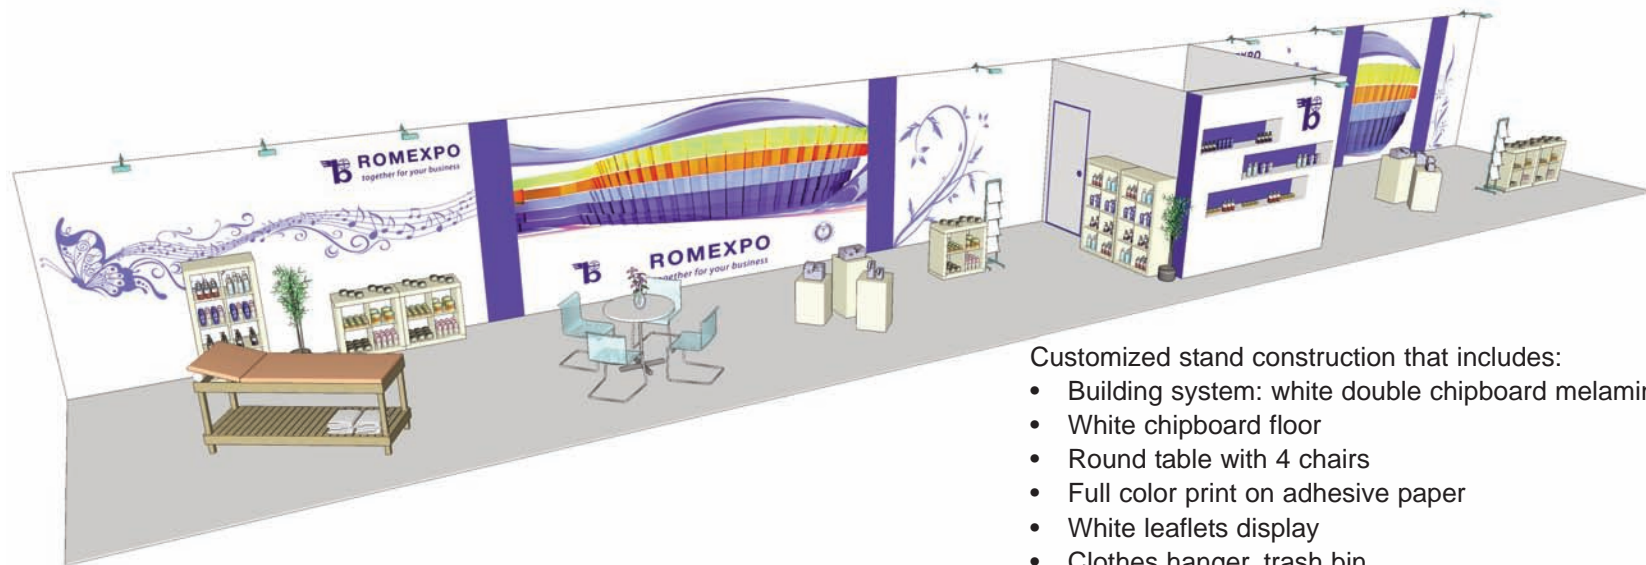

Cod: 01

Indoor Standard Stand

- Walls on the outline (except the opened sides) from panels and modular structure (L panel = 1 m / H panel = 2,5 m / open H = 2,3 m)
- Carpet – one use only
- Fascia board with company name, on the open sides of the stand
- Electrical connection 230V/3kW.
- The stand also includes 1 sqm office (with 1 curtain, 1 panel, 1 clothes hanger).

Cod: 02

Stand EXTRA

Includes:

- Walls on the outline (except the open sides) from panels and modular structure (L panou=1 m / H=3,5 m / H liber =2,3m)
- Single use carpet
- Office with folding door
- Table with 4 chairs
- Clothes hanger, trash bin
- Lighting system: spotlights
- Electrical connection 230V/3kW
- Full color print on adhesive paper

**Cod: 04**

**Stand TOP**

Customized stand construction that includes:

- Building system: octanorm modular structure, adhesive PFL panels, MSB modular structure
  - Single use carpet
  - Office with folding door
  - LCD TV and DVD
  - Clothes hanger, trash bin
  - Leaflets display
  - Desk
  - Lighting system: reflectors
  - Electrical connection 230V/3kW
- From 60 Euro/mp  
Area: 45 mp

**Cod: 05**

**Stand PREMIUM**

Customized stand construction that includes:

- Building system: white double chipboard melamine
  - White chipboard floor
  - Round table with 4 chairs
  - Full color print on adhesive paper
  - White leaflets display
  - Clothes hanger, trash bin
  - Ornamental plants
  - Electrical connection 230V/3kW
- From 65 Euro/mp  
Area: 100 mp